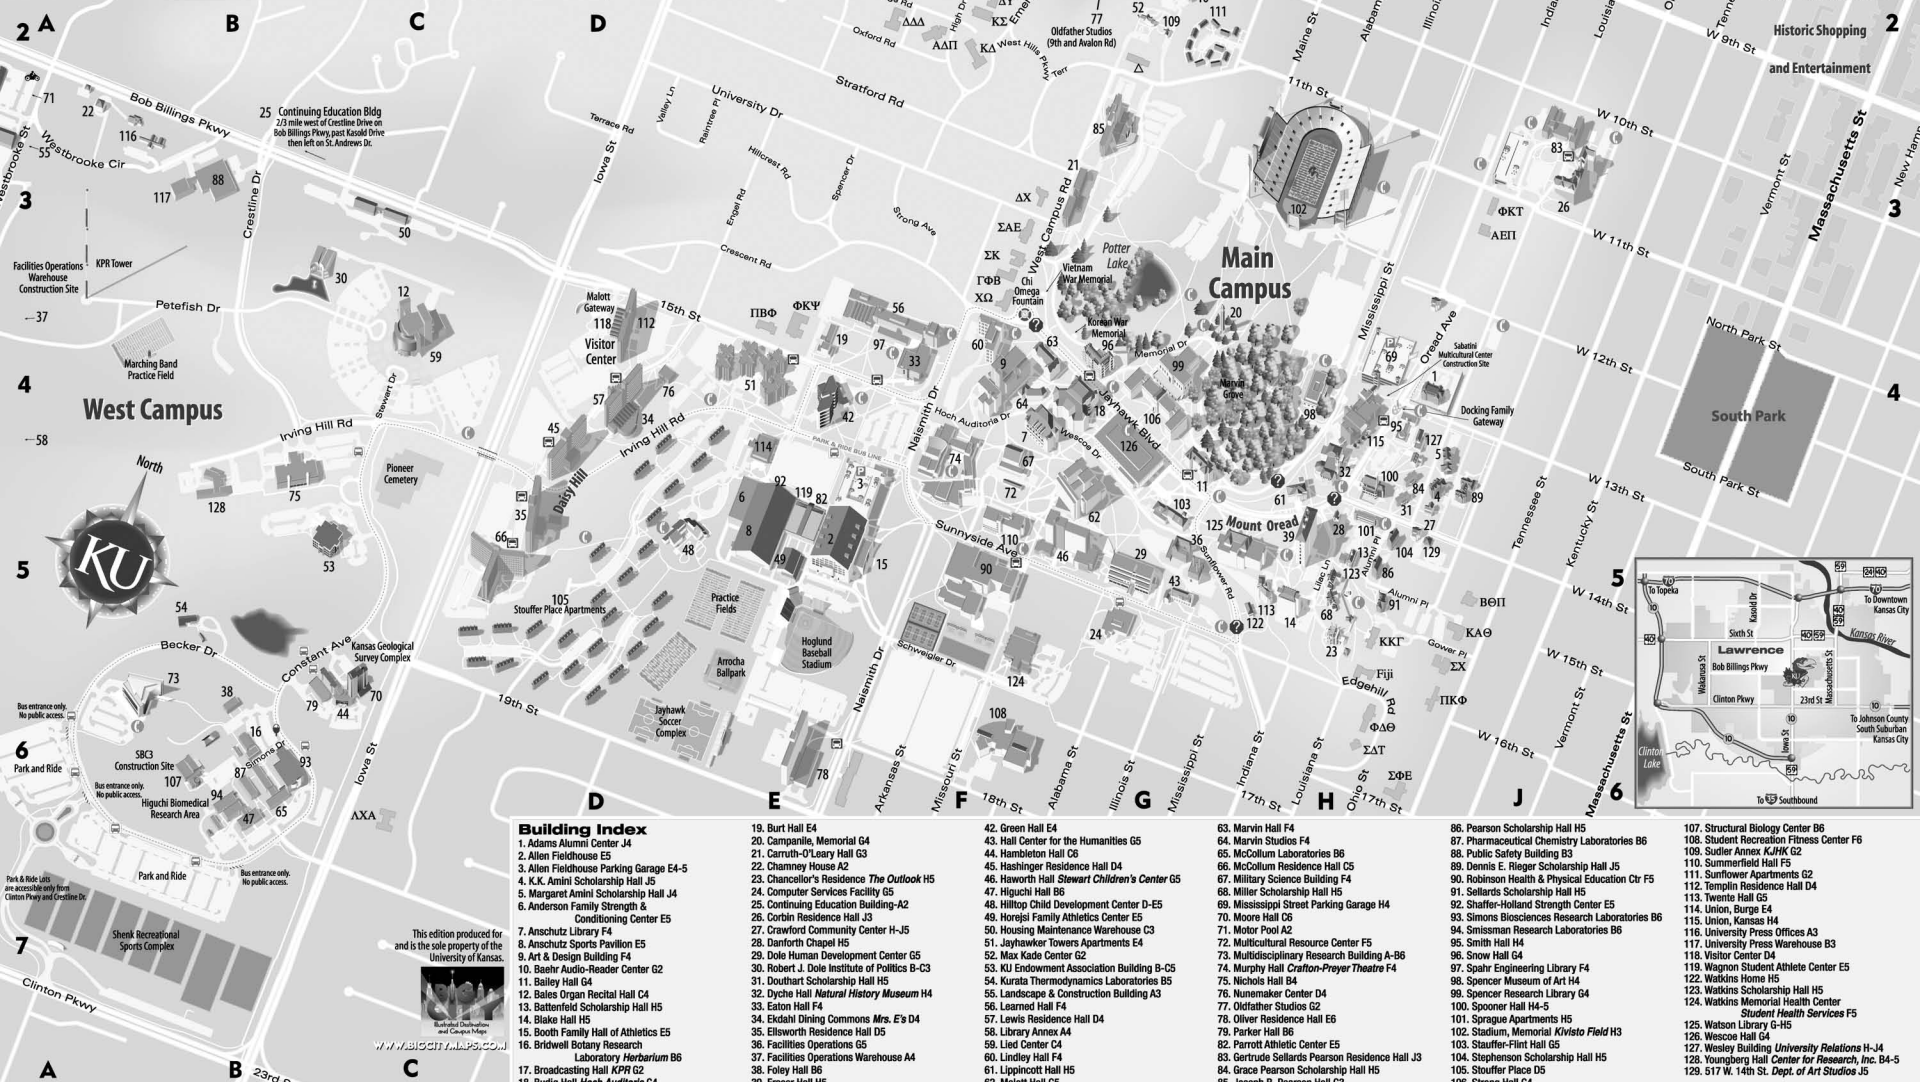

Legend

- Emergency Phone
- Bus Stop
- Park & Ride Bus Only
- Traffic Information Booth
- Building Number

Building Index

This edition produced for and is the sole property of the University of Kansas.

Ballfield Classroom and Campus History

W.H. WILSON, ILLUSTRATOR